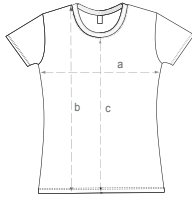

factory:green

Product Specifications as of July 2008

Women's T-shirt

Single Jersey 145 g/m²

Sizes:

	XS	S	M	L	XL	
a	16½	17½	18½	19½	20½	in.
	42	44.5	47	49.5	52	cm
b	24¾	25¼	25½	26	26	in.
	63	64	65	66	66	cm
c	20½	20¾	21	21½	21½	in.
	52	53	53.5	54.5	54.5	cm

Colors:
 Black Light Blue
 White Navy Blue
 Pink Kelly Green
 Red Dark Gray
 Brown

Men's T-shirt

Single Jersey 155 g/m²

Sizes:

	S	M	L	XL	XXL	
a	19¾	20¾	22	23½	25¼	in.
	50	53	56	60	64	cm
b	26¾	28	28¾	28¾	30	in.
	68	71	73	73	76	cm
c	23	24	24¾	24¾	25½	in.
	58.5	61	62.5	62	64.5	cm

Colors:
 Black Navy Blue
 White Light Green
 Yellow Kelly Green
 Red Moss Green
 Dark Red Light Gray
 Light Blue Dark Gray
 Bright Blue Brown

Men's Polo

Piqué 180 g/m²

Sizes:

	S	M	L	XL	XXL	
a	20½	21½	22¼	24	25	in.
	52	55	58	61	63.5	cm
b	26¾	27¼	28¾	29¼	30	in.
	68	70	73	75	76	cm
c	24¼	25	26	26½	27	in.
	61.5	63.5	66	67.5	68.5	cm

Colors:
 Black
 White

Men's Hooded Pullover

3-ply Fleece 310 g/m²

Sizes:

	S	M	L	XL	
a	22¾	24¼	25¼	27¼	in.
	57.5	61.5	65.5	69.5	cm
b	29¼	30	31¼	32	in.
	74.5	76.5	79.5	81.5	cm
c	26¼	27	28	28¾	in.
	66.5	68.5	71	73	cm