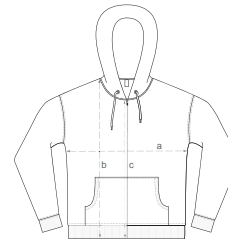

Colors:
 Black Navy Blue
 White Light Green
 Yellow Kelly Green
 Red Moss Green
 Dark Red Light Gray
 Light Blue Dark Gray
 Bright Blue Brown

Men's Polo

Piqué 180 g/m²

Sizes:

	S	M	L	XL	XXL	
a	20½	21½	22¼	24	25	in.
	52	55	58	61	63.5	cm
b	26¾	27¼	28¾	29¼	30	in.
	68	70	73	75	76	cm
c	24¼	25	26	26½	27	in.
	61.5	63.5	66	67.5	68.5	cm

Colors:
 Black
 White

Men's Hooded Pullover

3-ply Fleece 310 g/m²

Sizes:

	S	M	L	XL	
a	22¾	24¼	25¼	27¼	in.
	57.5	61.5	65.5	69.5	cm
b	29¼	30	31¼	32	in.
	74.5	76.5	79.5	81.5	cm
c	26¼	27	28	28¾	in.
	66.5	68.5	71	73	cm

Colors:
 Black

Men's Hooded Zip-up

3-ply Fleece 310 g/m²

Sizes:

	S	M	L	XL	
a	21½	22¼	24	25½	in.
	55	58	61.5	65	cm
b	28¾	29¼	30¾	31¼	in.
	72	74	77.5	79.5	cm
c	23¾	24¼	25¼	26	in.
	60	62	64	66	cm

Colors:
 Black

Women's Hooded Pullover

3-ply Fleece 290 g/m²

Sizes:

	XS	S	M	L	
a	18	19	20	21¼	in.
	46	48	51	54	cm
b	23¼	24¼	26½	27½	in.
	59	63	67	70	cm
c	20	21¼	22¼	23½	in.
	51	54	58	60	cm

Colors:
 Black

Women's Hooded Zip-up