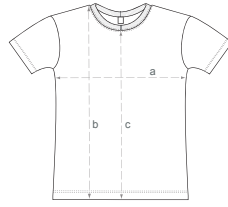

factory:green

Product Specifications as of July 2008

Women's T-shirt

Single Jersey 145 g/m²

Sizes:

	XS	S	M	L	XL	
a	16½	17½	18½	19½	20½	in.
	42	44.5	47	49.5	52	cm
b	24¾	25¼	25½	26	26	in.
	63	64	65	66	66	cm
c	20½	20¾	21	21½	21½	in.
	52	53	53.5	54.5	54.5	cm

Colors:
 Black Light Blue
 White Navy Blue
 Pink Kelly Green
 Red Dark Gray
 Brown

Men's T-shirt

Single Jersey 155 g/m²

Sizes:

	S	M	L	XL	XXL	
a	19¾	20¾	22	23½	25¼	in.
	50	53	56	60	64	cm
b	26¾	28	28¾	28¾	30	in.
	68	71	73	73	76	cm
c	23	24	24¾	24¾	25½	in.
	58.5	61	62.5	62	64.5	cm

Colors:
 Black Navy Blue
 White Light Green
 Yellow Kelly Green
 Red Moss Green
 Dark Red Light Gray
 Light Blue Dark Gray
 Bright Blue Brown

Men's Polo

Piqué 180 g/m²

Sizes:

	S	M	L	XL	XXL	
a	20½	21½	22¼	24	25	in.
	52	55	58	61	63.5	cm
b	26¾	27¼	28¾	29¼	30	in.
	68	70	73	75	76	cm
c	24¼	25	26	26½	27	in.
	61.5	63.5	66	67.5	68.5	cm

Colors:
 Black
 White

Men's Hooded Pullover

3-ply Fleece 310 g/m²

Sizes:

	S	M	L	XL	
a	22¾	24¼	25¼	27¼	in.
	57.5	61.5	65.5	69.5	cm
b	29¼	30	31¼	32	in.
	74.5	76.5	79.5	81.5	cm
c	26¼	27	28	28¾	in.
	66.5	68.5	71	73	cm